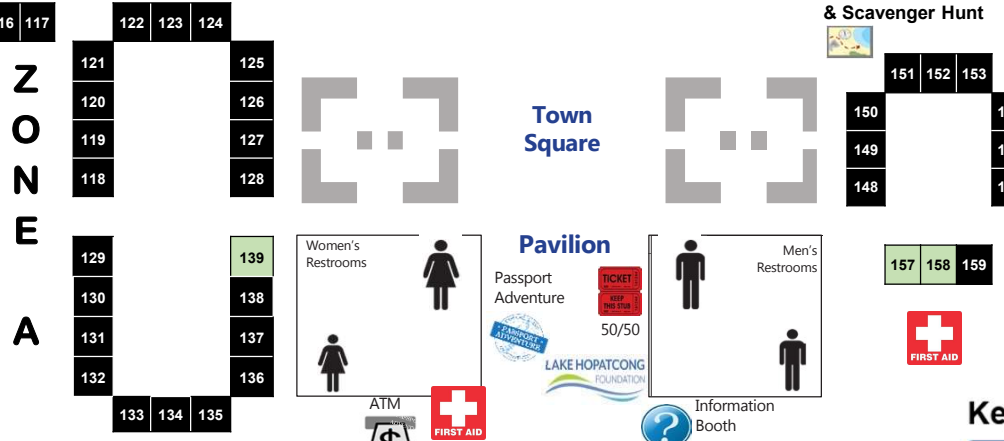

2025 LAKE HOPATCONG BLOCK PARTY

as of 3/3/25

Miss Lotta Boat Rides

LHF Floating Classroom

Miss Lotta Boat Ride Tickets

105	106	107	108	109	110	111	112	113	114	115	116	117
-----	-----	-----	-----	-----	-----	-----	-----	-----	-----	-----	-----	-----

104	103	102	101	100	99	98	97	96	95	94
83	84	85	86	87	88	89	90	91	92	93

82	81	80	79	78	77	76	75	74	73	72
61	62	63	64	65	66	67	68	69	70	71

60	59	58	57	56	55	54	53	52	51
41	42	43	44	45	46	47	48	49	50

40	F			1
39	O			2
38	D	21	20	3
37		22	19	4
36		23	18	5
35		24	17	6
34	C	25	16	7
33	O	26	15	8
32		27	14	9
31				10
30				11
29				12
	T	28	13	

LAKE HOPATCONG

Beach Area

Vendor Pre-Paid Parking

1	3	5	7	9	11	13	15	17	19	21	23	25	27	29	31	33	35
2	4	6	8	10	12	14	16	18	20	22	24	26	28	30	32	34	

SOLD OUT! (Red diagonal banner across the table)

Key Code

- Generator or Car Space
- Car Space
- Food Vendor Generator Space
- Food Vendor No Generator
- Available Vendor Space
- Sold Space Unavailable
- Sponsor Space
- Marina Vendor