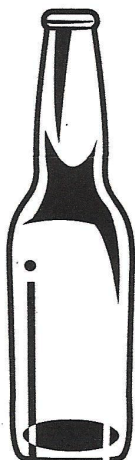

How Long Will it Take?

It takes just a moment for an item to be carelessly discarded or blown by the wind into the woods or a lake, but it can take many, many years for that item to degrade. Test your knowledge about degradation times. Draw a line between each item (left) and its estimated degradation time (right). Degradation times can be used more than once.

How long will it take for these items to decompose?

Fishing Line

Cigarette Filter

Undetermined

Aluminum Can

Glass Bottle

MANY years

Banana Peel

A few years

A few months

Milk Carton

Styrofoam Cup

A few weeks

Plastic Beverage Bottle